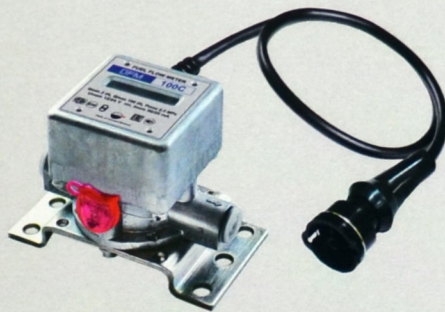

COMPATIBILITY DECLARATION

JV Technoton and GalileoSky confirm:

DFM CAN
fuel flow meters

and

GALILEOSKY 7
tracker

are compatible on the electrical characteristics,

accuracy error of combined measurement not more than 1%.